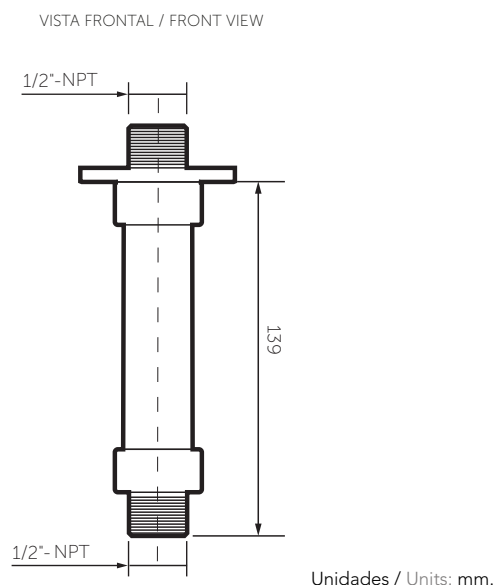

Información técnica

Technical Information

Material Material	Latón Brass
Acabado Coating	Cromado Chrome plated
Temperatura de uso máximo Maximum use temperature	80°C 176°F
Porcentaje de plomo Pb percentage	2.8%
Diámetro de tubo Tube diameter	127 mm. ½ inch.

Presión de servicio / Service pressure

Presión máxima recomendada Recommended maximum pressure	125 PSI
Presión mínima de funcionamiento Operation minimum pressure	20 PSI

Capacidad de funcionamiento / Operation capacity

R. al torque de roscas metálicas Metal threads torque resistance	Ø 12.7 mm. NPT 61 Nm Ø ½ inch. NPT 45 Lbf.feet

Cuidados y limpieza

Attendance and cleanliness

Para mantener la integridad y brillo original del brazo ducha, se recomienda realizar limpieza periódica con agua jabonosa y paño no abrasivo con el fin de evitar depósitos de impurezas y residuos que puedan afectar la apariencia y correcto funcionamiento del producto.

To keep the integrity and original brightness of the shower head, it is recommended that regular cleaning with soapy water and non-abrasive cloth with the aim to avoid dirt deposits and waste that may affect the proper operation and appearance product.

GARANTÍA DE 10 AÑOS*
10 YEARS WARRANTY*

Planos técnicos

Technical Drawings

Estas dimensiones son nominales y son sujetas a cambio sin previo aviso.
These dimensions are nominal and are subject to change without prior notice.

Regaderas compatibles

Compatibles shower heads

- Regadera con brazo a pared PROVENCE; ref. 784210001
- PROVENCE Shower head with arm to wall; ref. 784210001
- Regadera con brazo a pared SCALA; ref. 784260001
- SCALA Shower head with arm to wall ; ref. 784260001
- Regadera Alliata redonda 30 cm. SPA EXPERIENCE; ref. 784450001
- SPA EXPERIENCE round Alliata 30 cm. shower head; ref. 784450001
- Regadera Alliata cuadrada 30 cm. SPA EXPERIENCE; ref. 784460001
- SPA EXPERIENCE square Alliata 30 cm. shower head; ref. 784460001
- Regadera Ultra delgada cuadrada 40 cm. SPA EXPERIENCE; ref. 784470001
- SPA EXPERIENCE square Ultraslim 40 cm. shower head; ref. 784470001