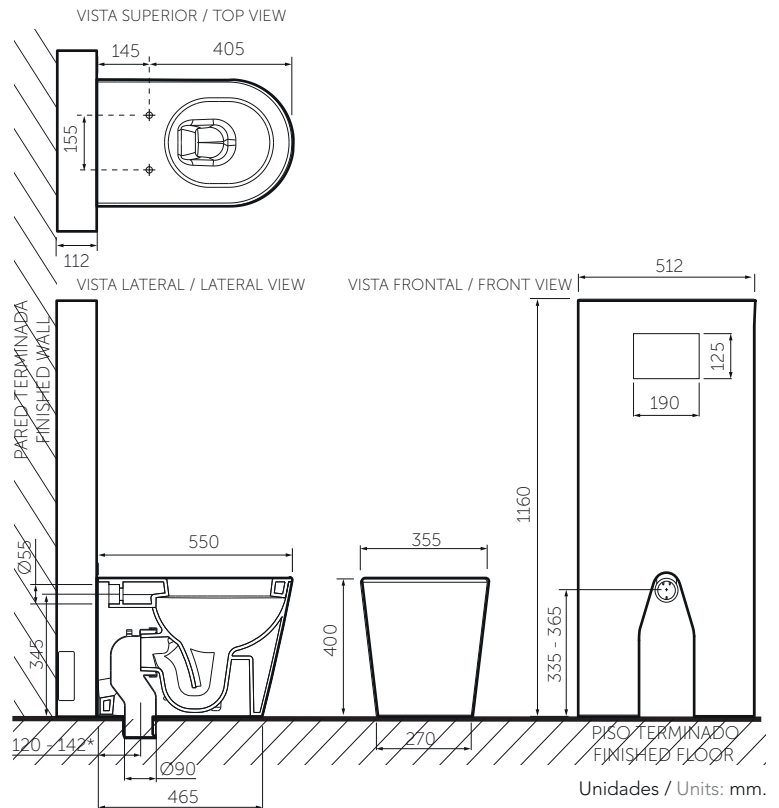

ASIENTO CIERRE SUAVE
SLOW CLOSE SEAT

DUAL FLUSH

GARANTÍA PORCELANA DE POR VIDA
GARANTÍA COMPONENTES 5 AÑOS
VITREOUS CHINA LIFETIME WARRANTY
COMPONENTS 5 YEARS WARRANTY

Productos relacionados

Related products

- Lavamanos de sobreponer SCALA; ref. 219341001
- SCALA Drop-in lavatory; ref. 219341001
- Grifería lavamanos monoc. de sobreponer SCALA; ref. 784230001
- DUO QUADRATO Drop-in single lever lavatory faucet; ref. 784230001

Color
Color

Blanco
White

Servicio técnico post venta / After sale service
www.americanstandard-la.com

Línea de Atención al Cliente / Customer Service 018000 414470 - Bogotá +57 (031) 3581409

Cuidados y limpieza

Care and cleaning

- Se debe limpiar sobre una superficie regular.
- La utilización de limpiadores abrasivos pueden dañar la superficie y no es recomendable.
- No use limpiadores que contengan CLORO, este químico puede causarle daños a la pieza.
- Limpie las superficies externas con una solución de agua jabonosa y limpie el área del lavamanos con un limpiador no abrasivo.
- Cleaning should be done on regular basis.
- Use of scouring cleaners may damage the surface on the basin and are not recommended.
- Do not clean ceramic area with CHLORINE'S substances will cause damage on the piece.
- Wipe all outside surfaces with a soapy water solution and clean basin area with a non-abrasive type will cause damage and are not recommended.

Plano técnico

Technical Drawing

*Este accesorio permite el movimiento en dirección horizontal.

*This accessory allows free movement in horizontal direction.

NOTA: Requiere cordón de silicona en ambas piezas para el proceso de instalación.
NOTE: Required caulk line in both pieces to installation process.

Estas dimensiones son nominales y son sujetas a cambio sin previo aviso.
These dimensions are nominal and are subject to change without prior notice.