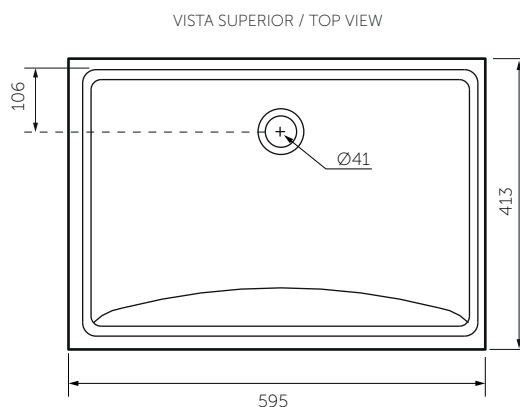

- Wide basin
- Only compatible with 1.6 inch. diameter drain
- Allow faucet installation above countertop or on the wall

SERIE

DUO QUADRATO

Lavamanos de incrustar
Undercounter lavatory

Ref. 219401001

Información técnica

Technical Information

Material Material	Porcelana sanitaria Vitreous China
Dimensiones (An x Al x Pr) Dimensions (W x H x D)	595 x 212 x 413 mm. 23.4 x 8.3 x 16.2 inch.
Dimensiones del pozo (An x Pr) Basin dimensions (W x D)	537 x 357 mm. 21.1 x 14.0 inch.
Profundidad de pozo Basin depth	145 mm. 5.7 inch.
Ubicación rebose Overflow location	Pared frontal Front wall
Diámetro desagüe Drain diameter	Ø41 mm.
Peso Neto (aprox.) Net Weight (approx.)	10.5 kg. 23.1 lb.
Producto empacado (An x Al x Pr) Packaged product (W x H x D)	640 x 240 x 440 mm. 25.2 x 9.4 x 17.3 inch.
Peso Bruto (aprox.) Shipping Weight (approx.)	12.5 kg. 26.6 lb.
Altura de instalación Installation height	900 mm. 35.4 inch.
Tipo de griferías compatibles Compatible faucets kind	8 pulg. monocontrol / pared 8 inches single lever / wall

Plano técnico

Technical Drawing

Unidades / Units: mm.

Estas dimensiones son nominales y son sujetas a cambio sin previo aviso.
These dimensions are nominal and are subject to change without prior notice.