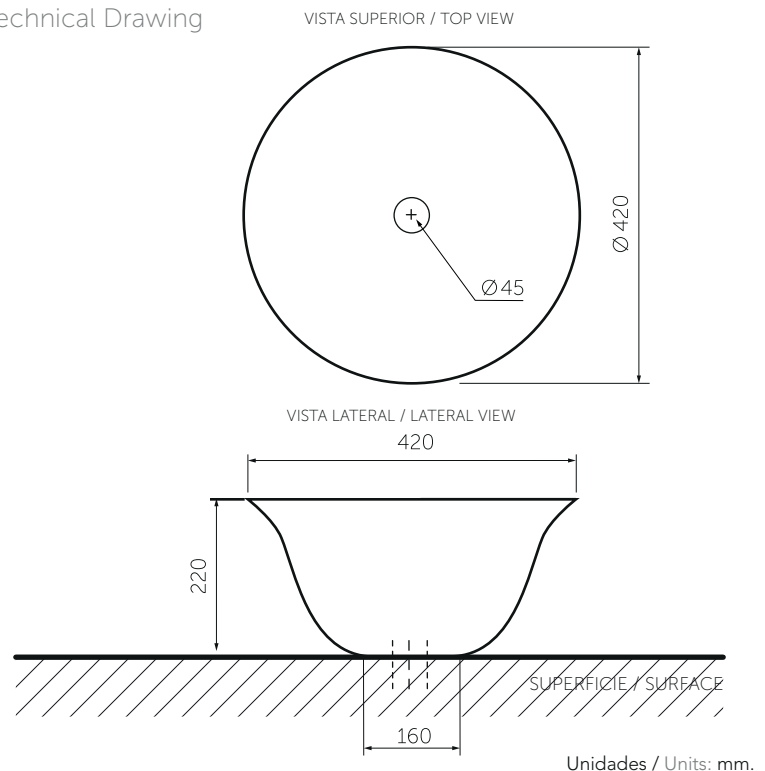

Material Material	Porcelana sanitaria Vitreous China
Dimensiones (An x Al x Pr) Dimensions (W x H x D)	420 x 160 x 220 mm. 16.5 x 6.3 x 8.7 inch.
Dimensiones del pozo (diámetro) Basin dimensions (diameter)	420 mm. 16.5 inch.
Profundidad de pozo Basin depth	195 mm. 7.7 inch.
Ubicación rebose Overflow location	N/A
Diámetro desagüe Drain diameter	Ø45 mm.
Peso Neto (aprox.) Net Weight (approx.)	7.1 kg. 15.7 lb.
Producto empacado (An x Al x Pr) Packaged product (W x H x D)	435 x 435 x 240 mm. 17.1 x 17.1 x 9.4 inch.
Peso Bruto (aprox.) Shipping Weight (approx.)	9 kg. 16.5 lb.
Altura de instalación Installation height	850 mm. 33.5 inch.
Tipo de griferías compatibles Compatible faucets kind	Monocontrol / pared Single lever / wall

Plano técnico

Technical Drawing

Estas dimensiones son nominales y son sujetas a cambio sin previo aviso.
These dimensions are nominal and are subject to change without prior notice.

Productos relacionados

Related products

- Sanitario taza suspendida con tanque oculto DUO CURVO; ref. 609621001
- DUO CURVO Suspended bowl with embedded tank; ref. 609621001
- Grifería lavamanos monocontrol a pared SCALA; ref. 784240001
- SCALA Wall single lever lavatory faucet; ref. 784240001
- Desagüe Pop-Up sin rebose American Standard; ref. 797830001
- American Standard Pop-Up drain without overflow; ref. 797830001