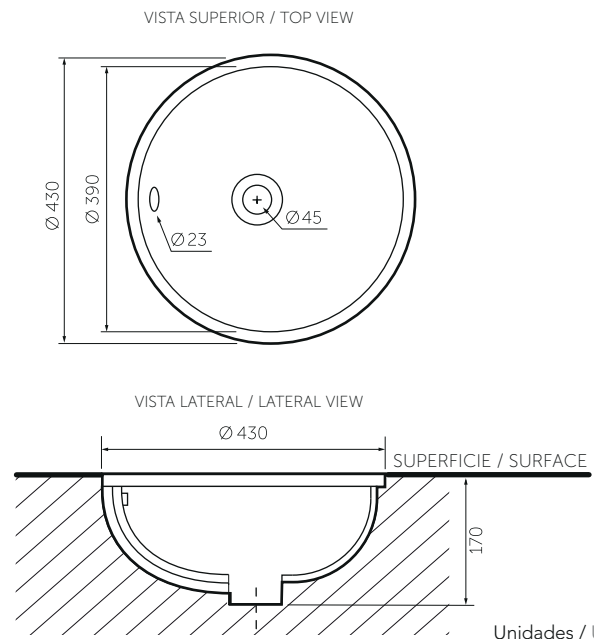

- Chrome plated overflow shield included
- Round profile lavatory

SERIE

DUO CURVO

Lavamanos de incrustar
Undercounter lavatory

Información técnica

Technical Information

Material Material	Porcelana sanitaria Vitreous China
Dimensiones (An x Al x Pr) Dimensions (W x H x D)	430 x 430 x 170 mm. 16.9 x 16.9 x 6.7 inch.
Dimensiones del pozo (diámetro) Basin dimensions (diameter)	390 mm. 15.35 inch.
Profundidad de pozo Basin depth	128 mm. 5 inch.
Ubicación rebose Overflow location	Pared trasera Rear wall
Diámetro desagüe Drain diameter	Ø45 mm.
Peso Neto (aprox.) Net Weight (approx.)	5.8 kg. 12.8 lb.
Producto empacado (An x Al x Pr) Packaged product (W x H x D)	445 x 445 x 185 mm. 17.5 x 17.5 x 7.3 inch.
Peso Bruto (aprox.) Shipping Weight (approx.)	7 kg. 15.4 lb.
Altura de instalación Installation height	850 mm. 33.5 inch.
Tipo de griferías compatibles Compatible faucets kind	4 pulg. / 8 pulg. monocontrol / pared 4 inches / 8 inches single lever / wall

Plano técnico

Technical Drawing

Unidades / Units: mm.

Estas dimensiones son nominales y son sujetas a cambio sin previo aviso.
These dimensions are nominal and are subject to change without prior notice.

Productos relacionados

Related products

- Sanitario taza suspendida con tanque oculto DUO CURVO; ref. 609621001
- DUO CURVO Suspended bowl with embedded tank; ref. 609621001
- Grifería lavamanos monocontrol de sobreponer DUO CURVO; ref. 798670001
- DUO CURVO Drop-in single lever lavatory faucet; ref. 798670001
- Desagüe Pop-Up sin rebose American Standard; ref.797830001
- American Standard Pop-Up drain without overflow; ref. 797830001